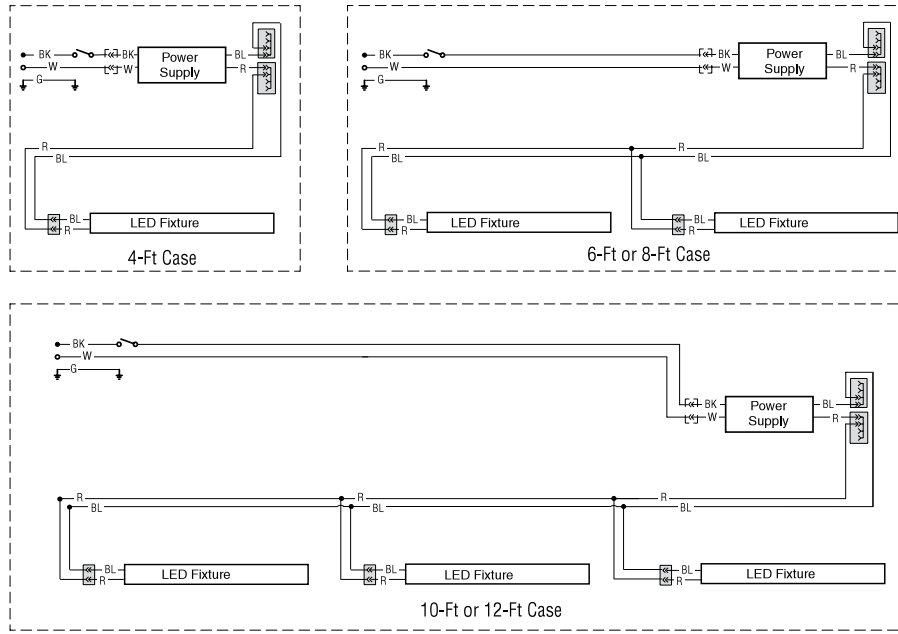

Dimensions and Placement

EcoShine ULTRA Horizontal LED Canopy Light Lengths

12 in. (11.22 actual)	36 in. (34.09 actual)
18 in. (16.65 actual)	48 in. (45.66 actual)
24 in. (20.66 actual)	60 in. (58.66 actual)

Side View

Placement

SPECIFICATIONS - ECOSHINE ULTRA HORIZONTAL LEDs for CANOPY LIGHTING

Electrical Data

Interface Data

Canopy Cable Exit/Connector: 5 in cable with molex connector (OEM)

Power Supply: 24VDC Class 2 100W

Part Numbers: Power Supply with Leads - #3079207
Power Supply with Connectors - #3079208

Electrical - Typical Values

Canopy Lighting	Watts			
	4 ft	6 ft	8 ft	12 ft
EcoShine ULTRA Canopy	19.3	30.9	38.7	58.0

Certification:     

Internal / External: For indoor use only

Disposal: Recycle

SPECIFICATIONS - ECOSHINE ULTRA HORIZONTAL LEDs for CANOPY LIGHTING

Wiring Diagram

Standard LED Canopy Lighting

TYPICAL ONE ROW CANOPY WIRING CONFIGURATION