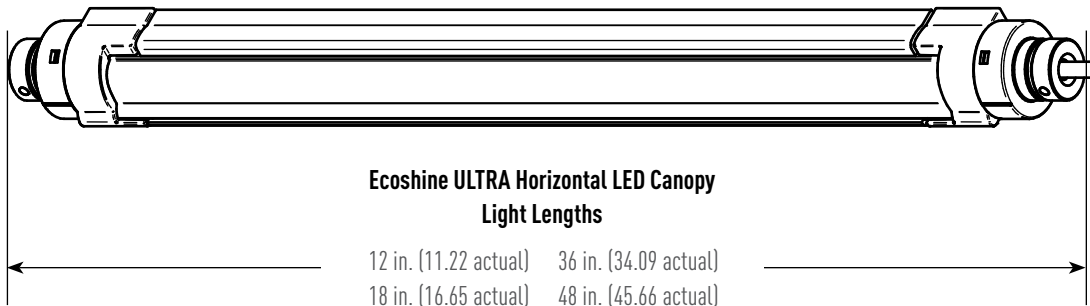

Dimensions and Placement

EcoShine ULTRA Horizontal LED Canopy Light Lengths

12 in. (11.22 actual)	36 in. (34.09 actual)
18 in. (16.65 actual)	48 in. (45.66 actual)
24 in. (20.66 actual)	60 in. (58.66 actual)