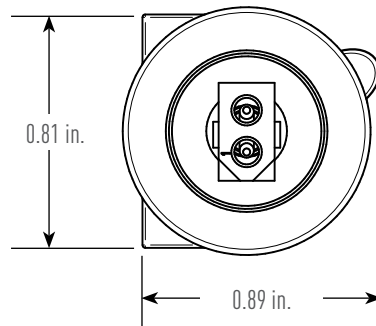

SPECIFICATIONS - ECOSHINE ULTRA HORIZONTAL LEDS for CANOPY LIGHTING

Dimensions and Placement

EcoShine ULTRA Horizontal LED Canopy Light Lengths

12 in. (11.22 actual)	36 in. (34.09 actual)
18 in. (16.65 actual)	48 in. (45.66 actual)
24 in. (20.66 actual)	60 in. (58.66 actual)

Side View

Placement