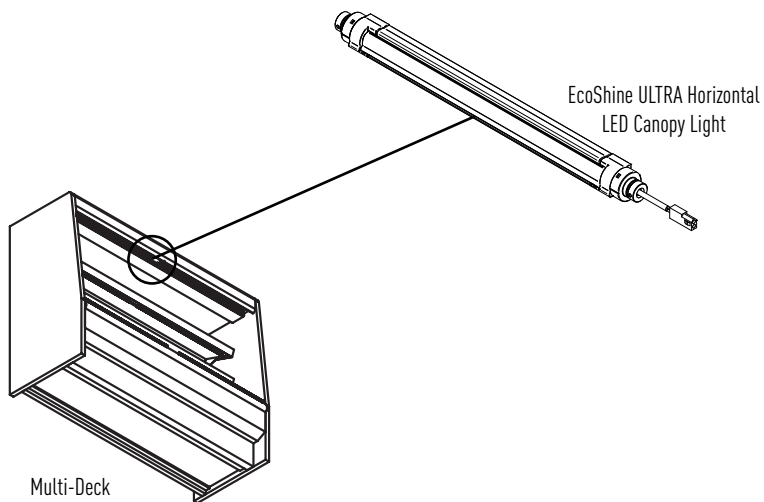

SPECIFICATIONS - ECOSHINE ULTRA HORIZONTAL LEDS for CANOPY LIGHTING

Dimensions and Placement

EcoShine ULTRA Horizontal LED Canopy Light Lengths

12 in. (11.22 actual)	36 in. (34.09 actual)
18 in. (16.65 actual)	48 in. (45.66 actual)
24 in. (20.66 actual)	60 in. (58.66 actual)

Side View

Placement