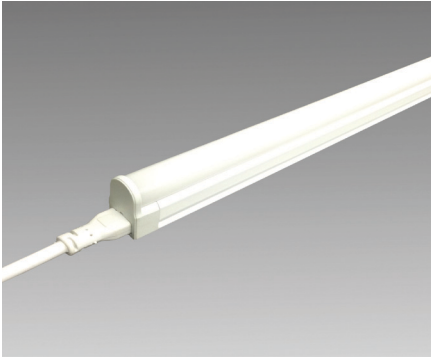

# ELite-LED

**NOW  
DIMMABLE**

## Economically Priced Light Fixture with Integrated Driver

The ELite-LED is the perfect solution for new installation where lower upfront costs are required. It features an integrated electronic driver and connecting system for easy installation. The ELite-LED uses half the energy of T5 fluorescents with the same brightness and more than twice the lifetime. It is also now available in a dimmable version.

## Product-Features

- 120 Vac LED with integrated electronic driver
- Available in five different sizes: 1' (5 W), 2' (9 W), 3' (12 W), 4' (15 W), 5' (18 W)
- **NEW Feature:** Line Voltage **Dimmable** with compatible LED wall dimmer
- DLC 4.0 QPL listed
- Stocked in 3000 K and 4100 K
- Available from 2700 K to 6500 K by special order
- Finish: White housing with white frosted lens
- 50,000 hours useable life
- Good CRI > 80
- Efficacy  $\geq 104$  lm/W
- Fixtures can interconnect with direct connectors or accessory cables
- Optional hardwire adapter box available
- Magnetic mounting clips available
- 277 V option available by special order (non-dimmable)