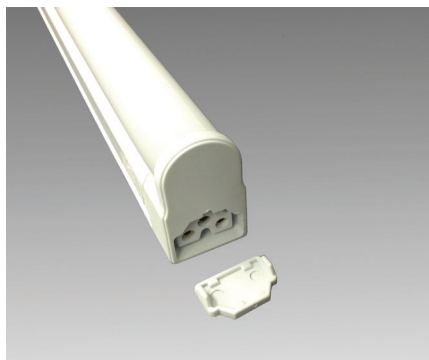

90 degree connector

What you'll need to buy

Light Fixtures

Length	Watt	Lumens	Code No. 3000 K
1'	5 W	525	EL/LED/12/WW
2'	9 W	945	EL/LED/22/WW
3'	12 W	1240	EL/LED/34/WW
4'	15 W	1575	EL/LED/46/WW
5'	18 W	1890	EL/LED/59/WW

Length	Watt	Lumens	Code No. 4100 K
1'	5 W	525	EL/LED/12/CW
2'	9 W	945	EL/LED/22/CW
3'	12 W	1240	EL/LED/34/CW
4'	15 W	1575	EL/LED/46/CW
5'	18 W	1890	EL/LED/59/CW

Power Cords

	Length	Code No.
With Plug	36"	EL/LED/PC36
	48"	EL/LED/PC48
	72"	EL/LED/PC72
	96"	EL/LED/PC96
	132"	EL/LED/PC132
	144"	EL/LED/PC144

* 90 degree power cord available by special order

Accessories

	Code No.
Hardwire Box	EL/LED/HWB
Hardwire Box, switch	EL/LED/HWB/S

Connecting Cables

	Length	Code No.
Straight Connector	6"	EL/LED/CC6
	12"	EL/LED/CC12
	24"	EL/LED/CC24
	36"	EL/LED/CC36
	48"	EL/LED/CC48
	72"	EL/LED/CC72
90 Degree Connector	96"	EL/LED/CC96
	144"	EL/LED/CC144
	6"	EL/LED/CC6/90
	12"	EL/LED/CC12/90
	24"	EL/LED/CC24/90
	36"	EL/LED/CC36/90
	48"	EL/LED/CC48/90
	72"	EL/LED/CC72/90
96"	EL/LED/CC96/90	
144"	EL/LED/CC144/90